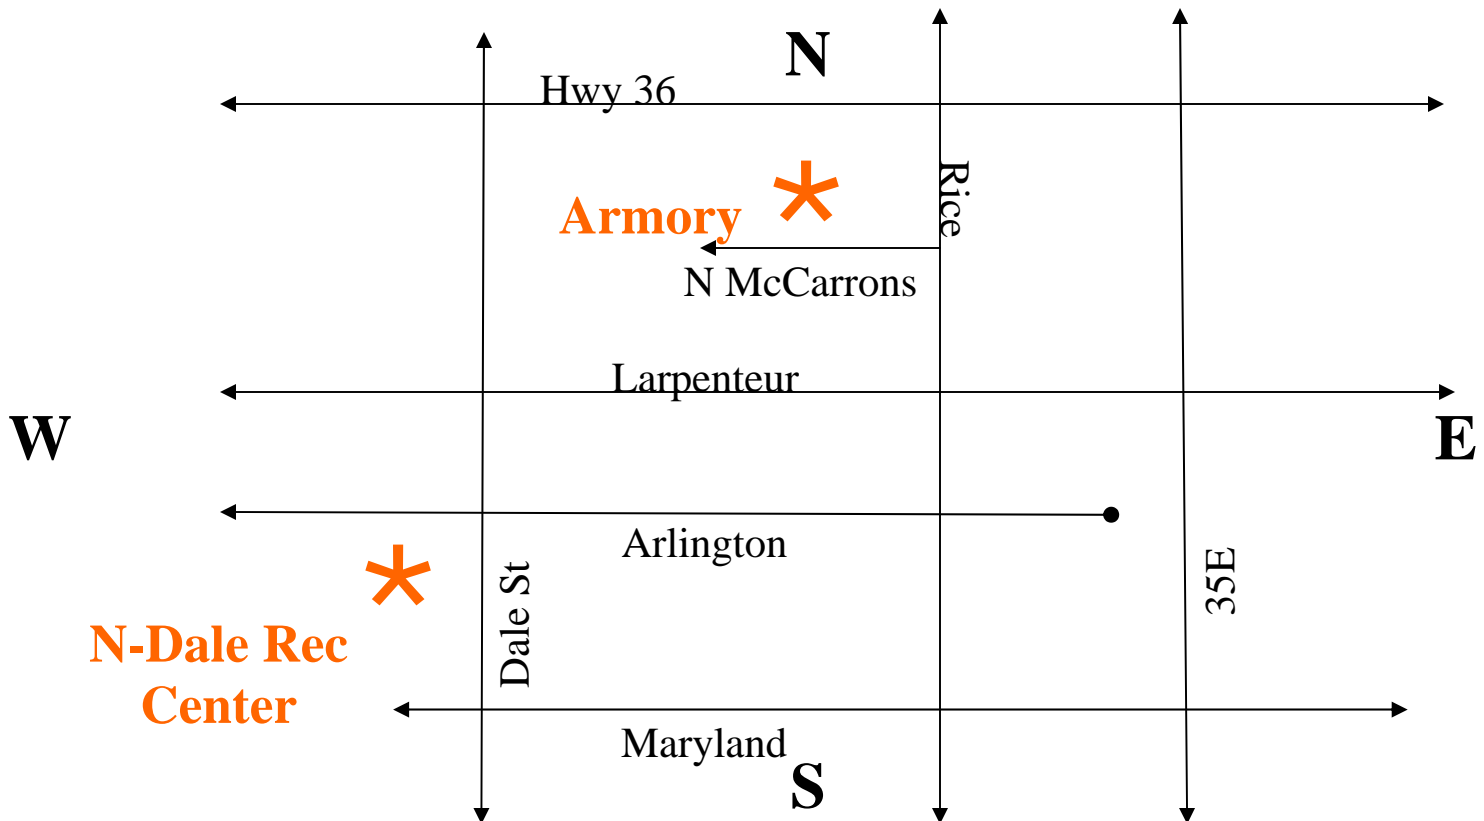

### September thru April Location

**Roseville National Guard Armory**  
211 N. McCarrons Blvd. Roseville, MN

**Directions from Hwy 36:**

Exit at Rice Street, Go South past Cub foods 1/4 mile,  
Turn Right at Dean's Tavern onto N. McCarrons,  
On that corner is also Galilee Church  
Go a long block up the hill and the  
National Guard Armory will be on your Right.

### May thru August Location

**Northdale Recreation Center**  
1414 N. St. Albans Street - St. Paul, MN  
(SW Corner of Dale and Arlington)

**Directions from Hwy 36:**

Exit at Dale Street, Go South to Arlington, Turn Right.

**Directions from 35E:**

Exit at Maryland Ave and go West to Dale Street.  
Turn Right on Dale to Arlington, Turn Left on Arlington.

**For more information:** e-mail: [Dan@DanSahlstrom.com](mailto:Dan@DanSahlstrom.com) - Call: 651-230-2800  
Website: <http://www.DanSahlstrom.com>